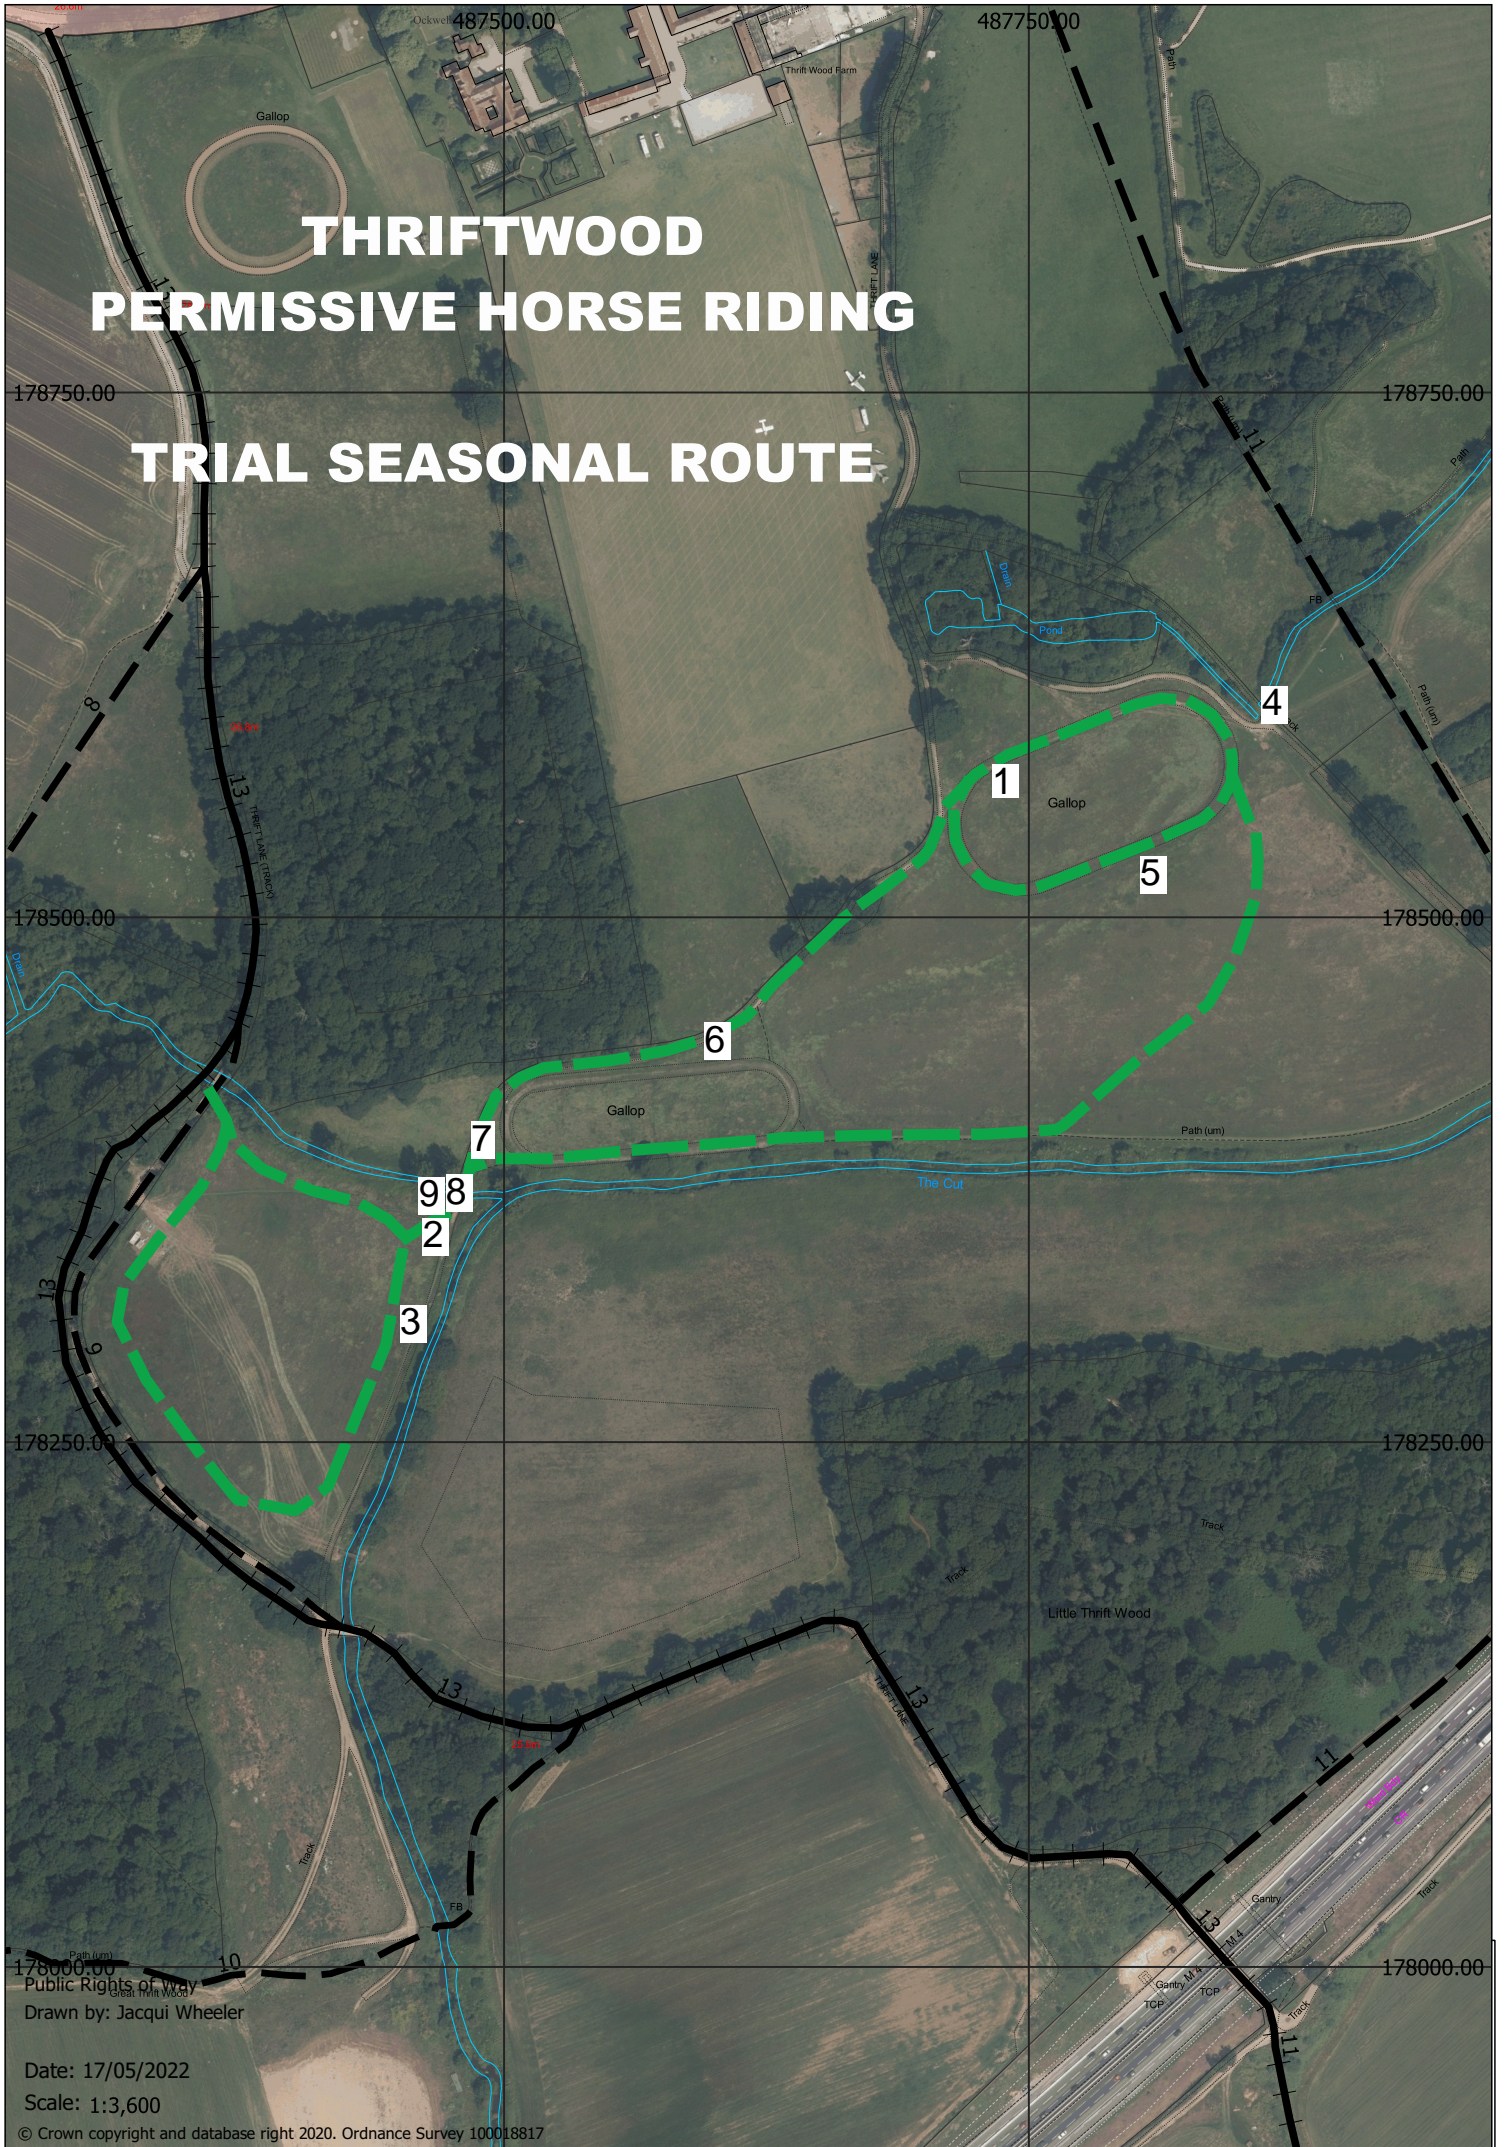

THRIFTWOOD PERMISSIVE HORSE RIDING TRIAL SEASONAL ROUTE

Public Rights of Way
Drawn by: Jacqui Wheeler

Date: 17/05/2022
Scale: 1:3,600

© Crown copyright and database right 2020. Ordnance Survey 100018817

487500.00